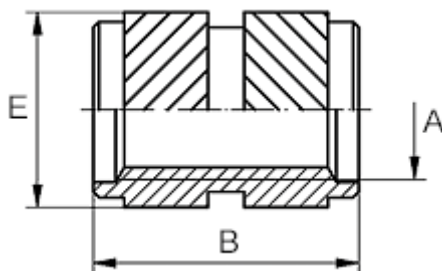

Data Sheet

Article number: 12864000100800

Description: KLEE coil 864 000 100.800
M10 Brass

Measures

Female thread A	= M10
Length B	= 12.7
Min distance to edge	= 5.5
Outer diameter E	= 12.5
Recommended bore diameter $W + 0.1$	= 11.9